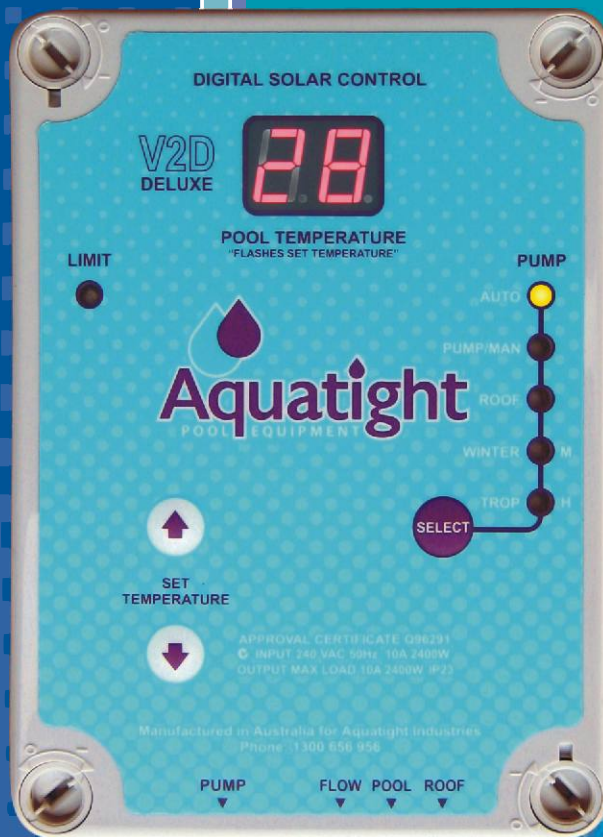

# Aquatight digital solar controllers

Make an Aquatight controller the heart of your solar pool heating system.

- Maximises heating capacity
- Easy operation
- Australian made
- Superior digital technology
- 3 year warranty