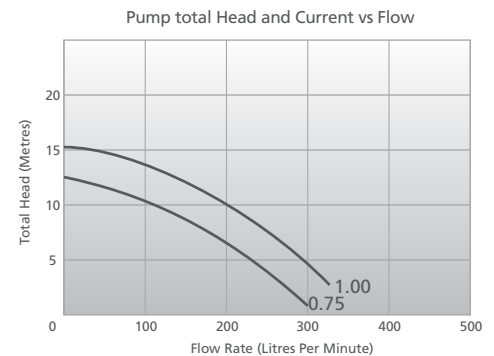

## Saturn Series Single Speed Pump Specifications

Horse Power	Volts	Phase	Input Watts	Flow Rate Max @ 8 m/h	Noise @ 1m	Full Load Watts
0.75	240	Single	850	170 lpm	57 dBA	3.5
1.00	240	Single	925	230 lpm	57 dBA	3.9