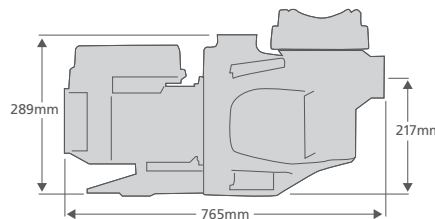

Extraordinary Performance in any Pool and Spa

The Aquatight Saturn Series Pool and Spa Pumps are designed for harsh Australian conditions and deliver consistent high performance.

Saturn Series Single Speed Pump Specifications

Horse Power	Volts	Phase	Input Watts	Flow Rate Max @ 8 m/h	Noise @ 1m	Full Load Watts
0.75	240	Single	850	170 lpm	57 dBA	3.5
1.00	240	Single	925	230 lpm	57 dBA	3.9

Saturn Series Multi 2 Speed Pump Specifications

Input Watts		High/Low Speed		Noise @ 1m		Full Load Amps	
High Speed	Low Speed	Flow @ 8m/hd	Flow @ 2m/hd	High Speed	Low Speed	High Speed	Low Speed
1600	330	450 lpm	214 lpm	63 dBA	57 dBA	6.9	1.47

Estimated operating costs over one year at 28 cents a kw/hr

All Aquatight Saturn Series Pool and Spa Pumps come with 3 Year Warranty plus 2 Year pro-rata warranty on wet end

AQUATIGHT DISTRIBUTION CENTRES

WESTERN AUSTRALIA Tel: 08 9362 4022 Fax: 08 9361 3913

VICTORIA Tel: 1300 656 956

QUEENSLAND Tel: 07 3277 4958 Fax: 07 3272 9091

NEW SOUTH WALES Tel: 1300 656 956

EMAIL info@autopool.com.au

Distributed by