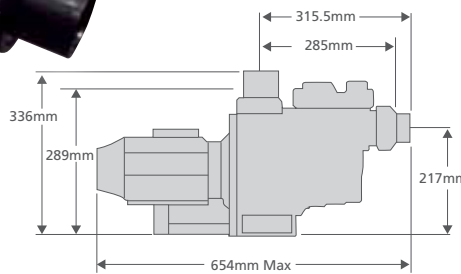

## Saturn Series Single Speed Pump Specifications

Horse Power	Volts	Phase	Input Watts	Flow Rate Max @ 8 m/h	Noise @ 1m	Full Load Watts
0.75	240	Single	850	170 lpm	57 dBA	3.5
1.00	240	Single	925	230 lpm	57 dBA	3.9