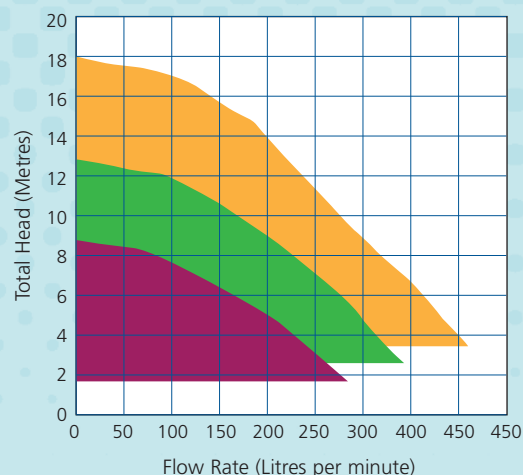

AQUATIGHT DISTRIBUTION CENTRES

WESTERN AUSTRALIA Tel: 08 9362 4022 Fax: 08 9361 3913 • **VICTORIA** Tel: 1300 656 956

QUEENSLAND Tel: 07 3277 4958 Fax: 07 3272 9091 • **NEW SOUTH WALES** Tel: 02 9671 7041 Fax: 02 9671 7963

SOUTH AUSTRALIA Tel: 08 8349 5214 Fax: 08 8359 0964 • **EMAIL** info@autopool.com.au www.autopool.com.au

Aquatight
POOL EQUIPMENT