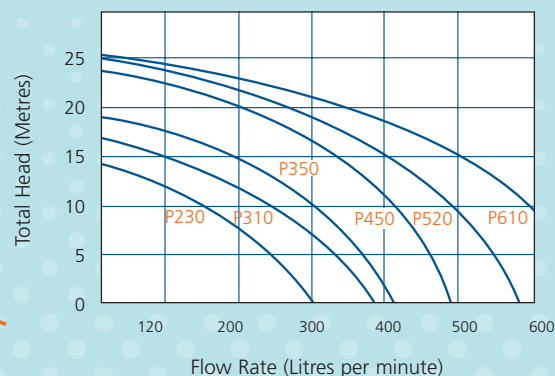

Model	Watts	Pump Flow Rate @6m
P230	600	230
P310	960	310
P350	1160	350
P450	1500	450
P520	2030	520
P610	2300	610

Pinnacle ECO VS340 "Multi Speed" Pool Pump

Pump	Input Watts	Cost to Run Per Hour – @ 22 cents per Kw	Cost to Run Per Year – Average 6 hours per day	Cost to Run Per Year – Average 8 hours per day
ECO VS340 Multi Speed Pump ECO Setting – 2000 rpm	394	9 cents	\$197	\$263
Standard 1HP Single Speed Pump	960	21 cents	\$460	\$613
SAVINGS		12 CENTS PER HOUR	\$263 PER YEAR	\$350 PER YEAR