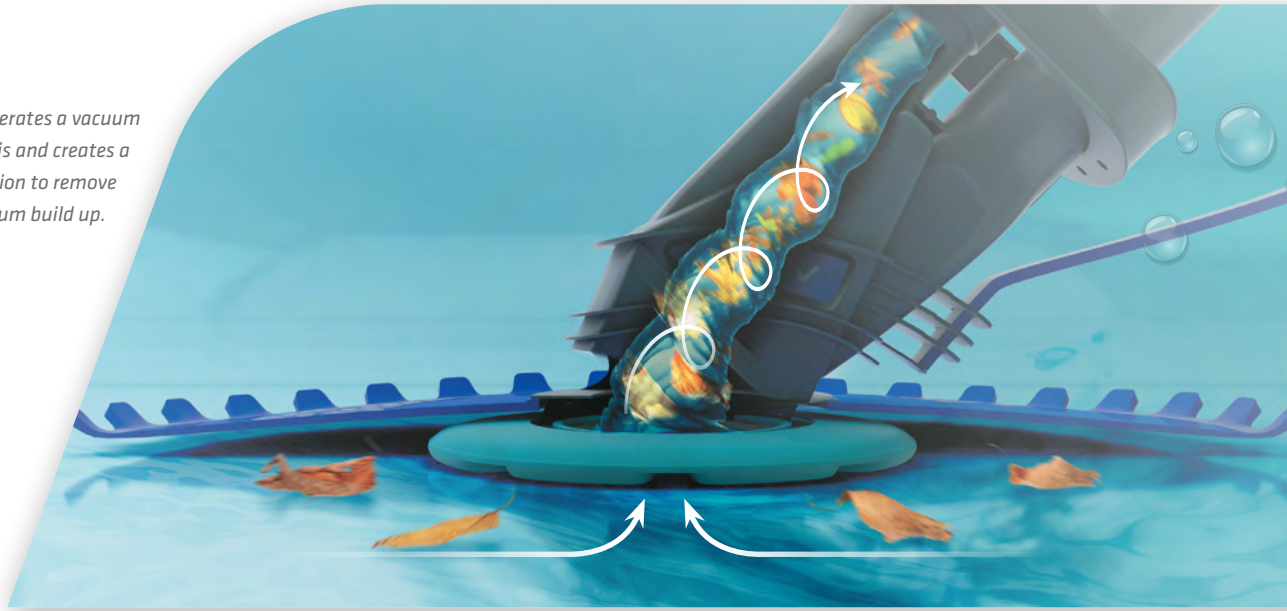

Don't let its small size fool you. VTX-3 creates a powerful vacuum to remove difficult sand and debris whilst scrubbing the pool. The Ultra Flex Hose and Steering System enables it to criss-cross your pool to ensure maximum cleaning and coverage is achieved every time.

www.kreepykrauly.com.au

VORTEX POWER FOR A DEEPER CLEAN

The powerful Vortex generates a vacuum that sucks up debris and creates a gentle scrubbing action to remove algae and calcium build up.

The VTX-3 difference

TRIPLE CLEAN WITH VORTEX ACTION

Sucks VTX-3 creates a powerful vortex vacuum that sucks up all debris in its path to achieve a complete clean.

Scrubs The Scrubbing Seal gently loosens calcium, algae and dirt build up so it can easily be vacuumed up.

Skims The Mini-Skim regulates the amount of suction needed and uses the excess vortex vacuum to pull floating debris into the skimmer box, for a top to bottom clean.

ENTIRE POOL COVERAGE

The Ultra Flex Hose and Steering System create a Crisscross Cleaning Pattern to allow the VTX-3 to move freely and optimise coverage.